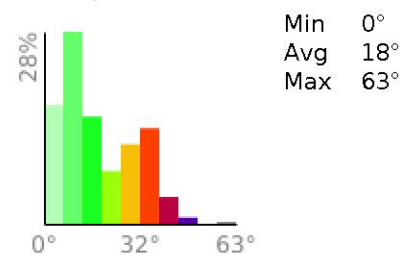

Elevation Profile

range 3980' to 7851' gain 4659' loss 4662' exaggeration 8.0x

Slope Angle (top), Land Cover (middle), Tree Cover (bottom)

Elevation

Slope

Aspect

Tree Cover

Land Cover