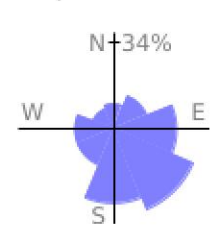

Elevation Profile

range 3980' to 7851' gain 4659' loss 4662' exaggeration 8.0x

Slope Angle (top), Land Cover (middle), Tree Cover (bottom)

Elevation

Slope

Aspect

Tree Cover

Land Cover

- Forest 75%
- Shrub 23%
- Grassland 2%