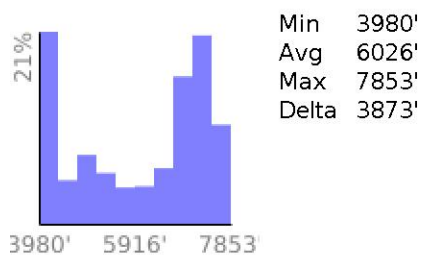

Elevation Profile

range 3980' to 7851' gain 4659' loss 4662' exaggeration 8.0x

Slope Angle (top), Land Cover (middle), Tree Cover (bottom)

Elevation

Slope

Aspect

Tree Cover

Land Cover