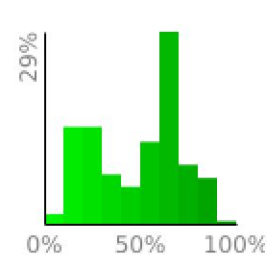

Elevation Profile

range 3980' to 7851' gain 4659' loss 4662' exaggeration 8.0x

Slope Angle (top), Land Cover (middle), Tree Cover (bottom)

Elevation

Slope

Aspect

Tree Cover

Land Cover